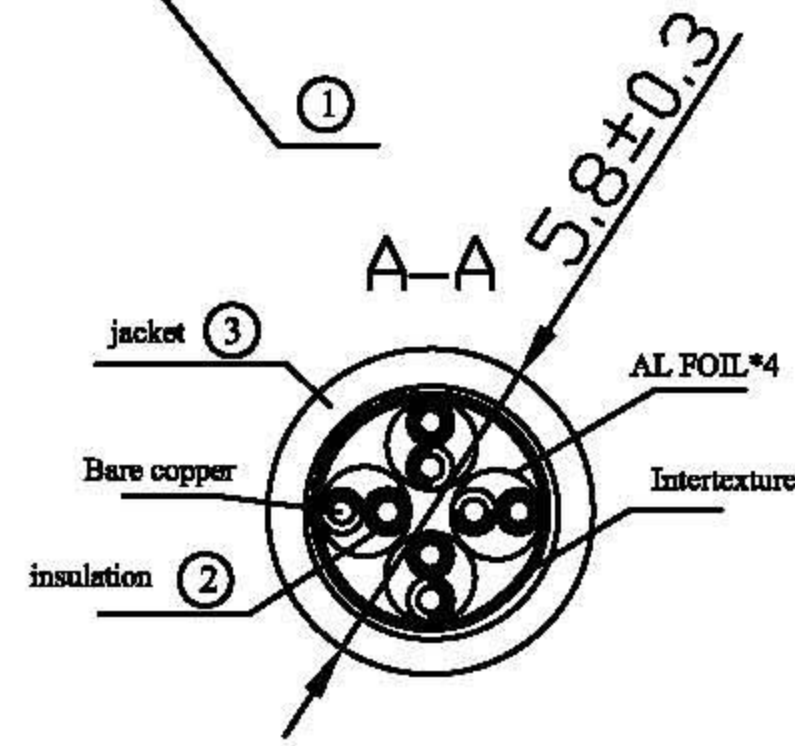

C

B

B

A

A

$L \pm 3\%$

Connecting

1	2	3	4
BLU WH	ORG WH	GRN WH	BWN WH

P1	568B COLOR	P2
1	WH	1
2	ORG	2
3	WH	3
4	BLU	4
5	WH	5
6	GRN	6
7	WH	7
8	BWN	8

ITEM NO	QTY	DESCRIPTION	COLOR
21.99.1326	250	VALUE S/FTP cable Cat. 6, white, 0.5m	white
21.99.1336	200	VALUE S/FTP cable Cat. 6, white, 1.0m	white
21.99.1346	150	VALUE S/FTP cable Cat. 6, white, 2.0m	white
21.99.1356	100	VALUE S/FTP cable Cat. 6, white, 3.0m	white
21.99.1366	70	VALUE S/FTP cable Cat. 6, white, 5.0m	white
21.99.1376	50	VALUE S/FTP cable Cat. 6, white, 7.0m	white
21.99.1386	40	VALUE S/FTP cable Cat. 6, white, 10m	white

6	PRINTING ON THE JACKET	B213738 CM (UL) C(UL)	SSTP PATCH CORD 27AWG 4P ISO/IEC 11801 AND TIA/EIA 568 CAT6	
5	CABLE TIE	WHITE PE	2	PC
4	CONTACT PLUG	S/FTP RJ45 8P8C (6U)	2	PC
3	JACKET	PVC LD-4	0.013KG	M
2	INSULATION	FO-PE	0.0037KG	M
1	PATCH CABLE	PATCH CABLE 27AWG 7*0.127 ± 0.011mm OD: 5.8 ± 0.30mm PVC LENGTH: L ± 3%mm	L	M
NO	P/N	DESCRIPTION	QTY	UNIT

REMARK NO	CHANO	SIGNATURE	DATE	T568B		
DRAWN BY	MORGAN			SIGN	W.T	SCALE
CHECKED BY						
AUDITED BY		APPROVED BY				
CRAFT		DATE	2010.12.28	PAGE OF		

Rotronic Co., Ltd.	
S/FTP CAT6 CABLE 27AWG	
ITEM NO LM white	