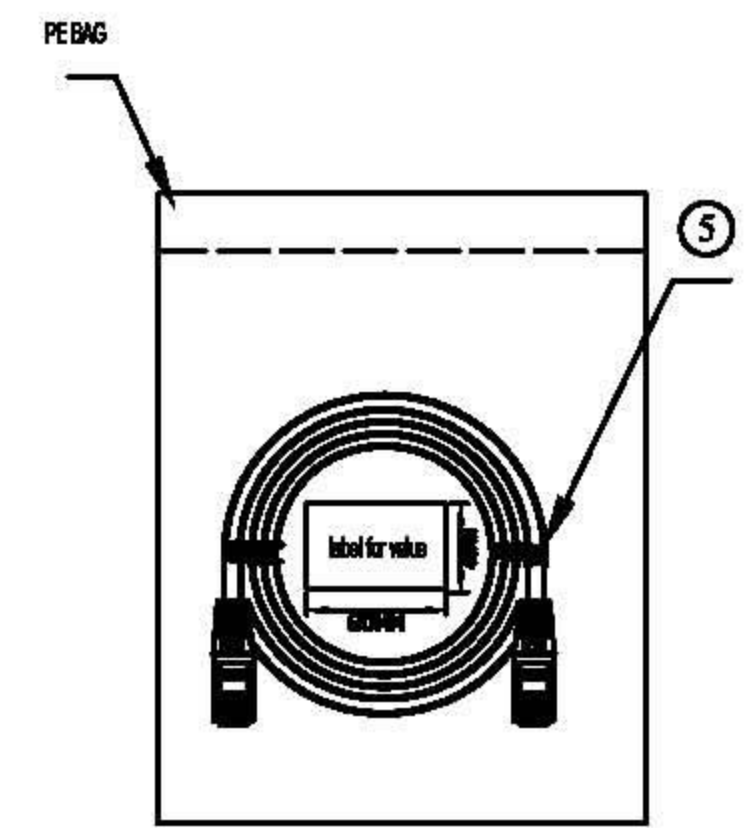

C

B

B

A

A

$L \pm 3\%$

Connecting

1	2	3	4
BLU WH	ORG WH	GRN WH	BWN WH

P1	568B COLOR	P2
1	WH	1
2	ORG	2
3	WH	3
4	BLU	4
5	WH	5
6	GRN	6
7	WH	7
8	BWN	8

ITEM NO	QTY	DESCRIPTION	COLOR
21.99.1326	250	VALUE S/FTP cable Cat. 6, white, 0.5m	white
21.99.1336	200	VALUE S/FTP cable Cat. 6, white, 1.0m	white
21.99.1346	150	VALUE S/FTP cable Cat. 6, white, 2.0m	white
21.99.1356	100	VALUE S/FTP cable Cat. 6, white, 3.0m	white
21.99.1366	70	VALUE S/FTP cable Cat. 6, white, 5.0m	white
21.99.1376	50	VALUE S/FTP cable Cat. 6, white, 7.0m	white
21.99.1386	40	VALUE S/FTP cable Cat. 6, white, 10m	white

6	PRINTING ON THE JACKET	B213738 CM (UL) C(UL)	SSTP PATCH CORD 27AWG 4P ISO/IEC 11801 AND TIA/EIA 568 CAT6	
5	CABLE TIE	WHITE PE	2	PC
4	CONTACT PLUG	S/FTP RJ45 8P8C (6U)	2	PC
3	JACKET	PVC LD-4	0.013KG	M
2	INSULATION	FO-PE	0.0037KG	M
1	PATCH CABLE	PATCH CABLE 27AWG 7*0.127 ± 0.011mm OD: 5.8 ± 0.30mm PVC LENGTH: L ± 3%mm	L	M
NO	P/N	DESCRIPTION	QTY	UNIT